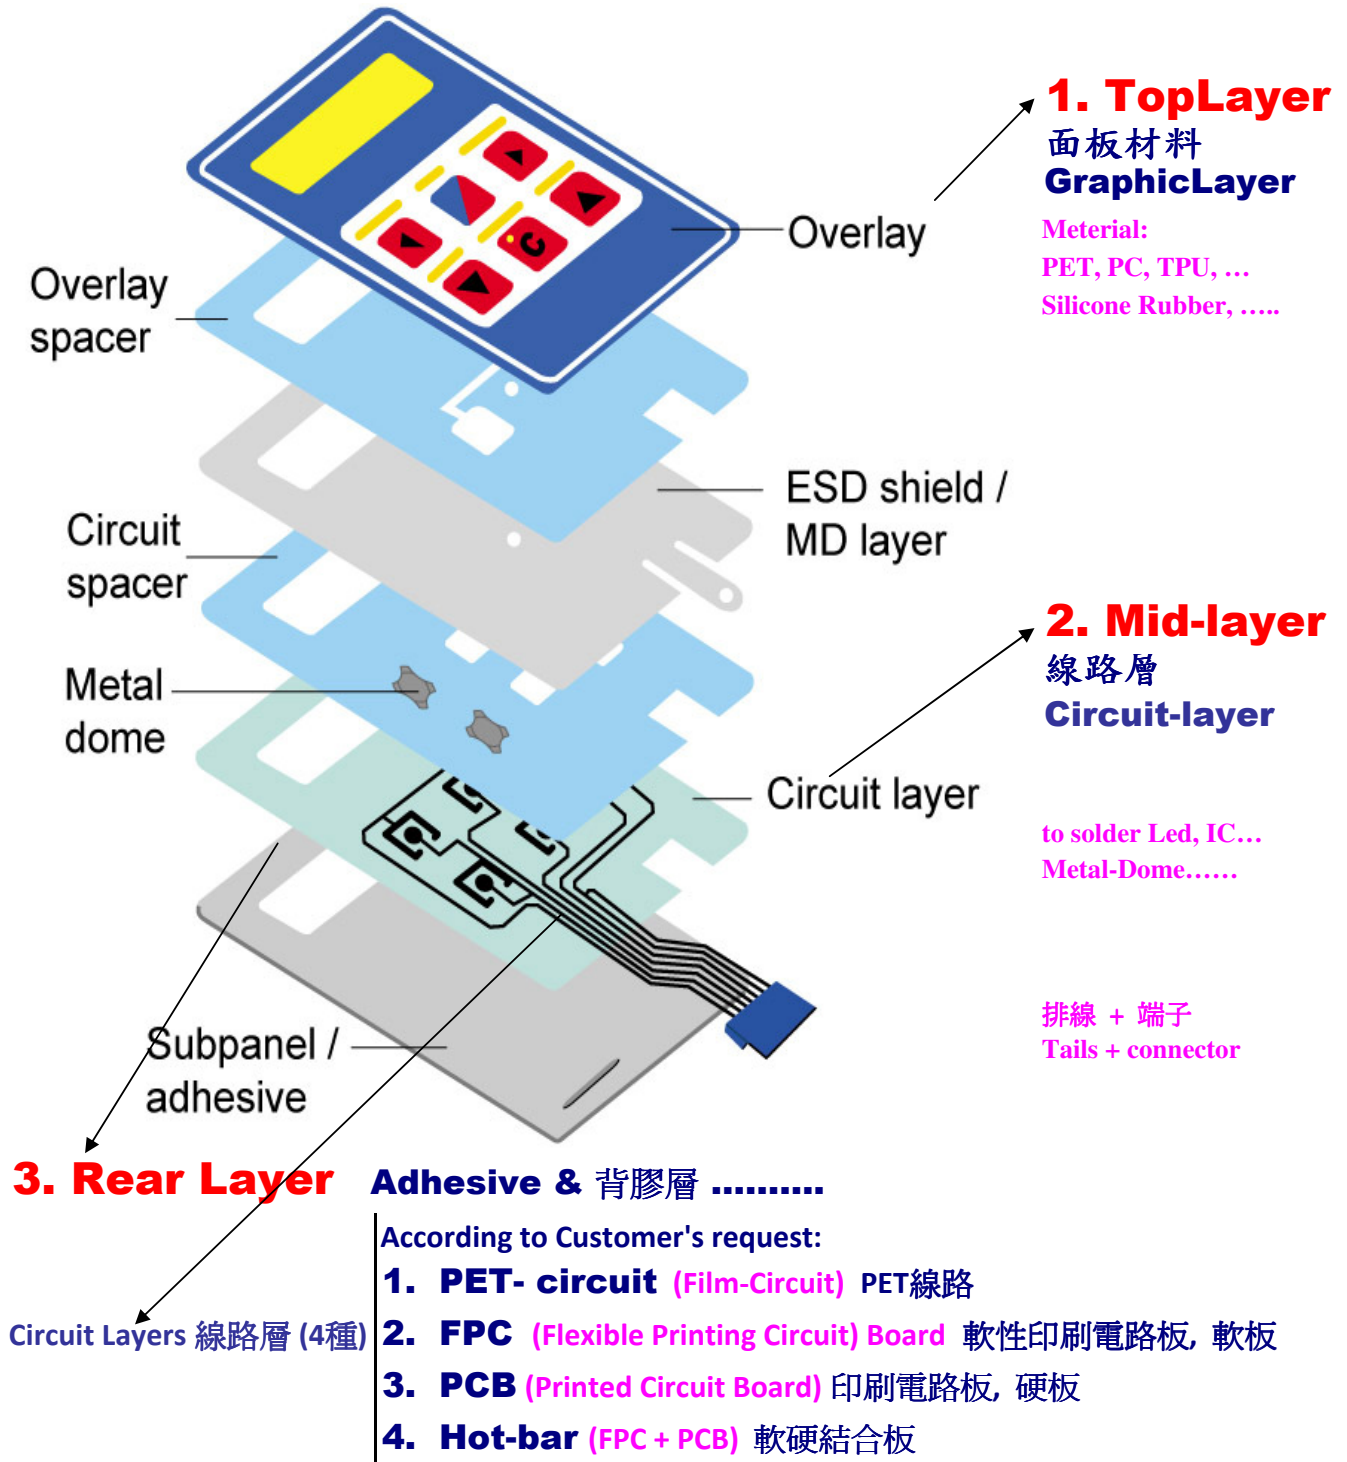

# What is the membrane switch ?

## 什麼是薄膜按鍵

The structure will be changed, according to Customer's design / requested ...